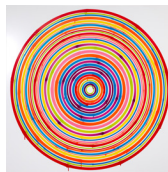

RN1631
SPECTRUM CIRCLE ROBOT PAINTING
2021
Household gloss on Dibond
105 × 105 cm 41⅜ × 41⅜ in
£10,000 + VAT