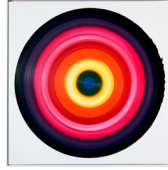

# TONDO

RN1611  
LARGE SPECTRUM CIRCLE, OIL I  
2025  
Oil on canvas  
110 × 110 cm 43¼ × 43¼ in  
£10,000 + VAT

RN1613  
LARGE SPECTRUM CIRCLE, OIL II  
2025  
Oil on canvas  
105 × 105 cm 41⅜ × 41⅜ in  
£10,000 + VAT