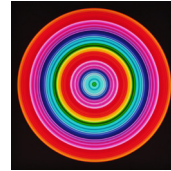

RN1346
SPECTRUM CIRCLE
2014
Unique Cibachrome mounted
on aluminium and framed
127 x 127 cm 50 x 50 in
£20,000 + VAT