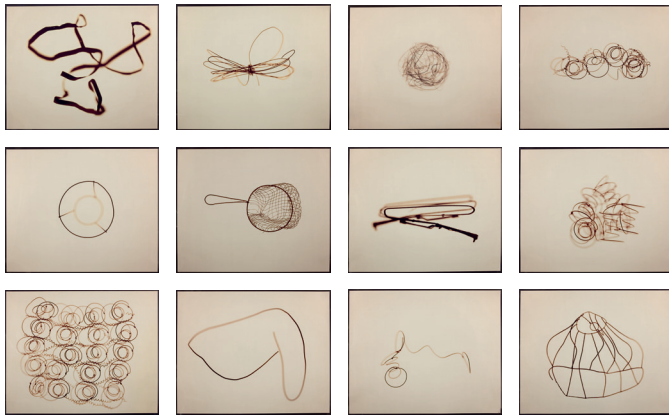

Unique Cibachrome print mounted on aluminium and framed

43.9 × 33.7 cm 17¼ × 13¼ in

£4,000 + VAT

Cibachrome print mounted on aluminium and framed

54.4 × 38.3 cm 21⅝ × 15⅝ in Edition of 12 £2,500 + VAT

ALSO AVAILABLE:

116.8 × 83.8 cm 43 × 33 in Edition of 3 £6,000 + VAT

Unique Cibachrome print mounted on aluminium and framed

59.3 × 49.7 cm 23⅜ × 19⅝ in

£4,000 + VAT

Unique Cibachrome print mounted on aluminium and framed

29.3 × 34.4 cm 11½ × 13½ in

£2,000 + VAT

RN731 **Touched** 2008

with Colin Glen

Cibachrome photograms, individually mounted on aluminium and framed

Each 51 × 61 cm 20 × 24 in

Edition of 4 £1,200 + VAT

Ruscha's Ribbon	The Knot	Ball of Wire	Scribble Wire 1
The Broken Cone	The Chip Fat Fryer	Broken Pram	Old Coils
Five By Four	Taking a Line	Scribble Wire II	The Flat Lampshade

Cibachrome print mounted on aluminium and framed

47.4 × 47.4 cm 18⅝ × 18⅝ in Edition of 12 £2,500 + VAT

ALSO AVAILABLE:

116.8 × 134.6 cm 46 × 53 in Edition of 3 £6,000 + VAT

Unique Cibachrome print mounted on aluminium and framed

71.1 × 58.4 cm 28 × 23 in £2,000 + VAT