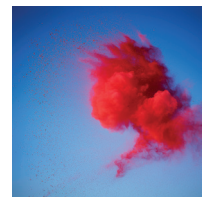

1. ◀ RN875 Paint Pigment Photograph, Cobalt Bermuda Blue, 2012
   Cibachrome print, Diasec face mounted
   42 × 42in / 107 × 107cm, edition of 5 + 2 APs
   £4,000 + VAT

1. RN862-881 Paint Pigment Photographs, 2012 ▶
   20 Cibachrome prints, individually Diasec face mounted
   19 × 19in / 48 × 48cm, edition of 25 + 2 APs
   each £1,200 + VAT